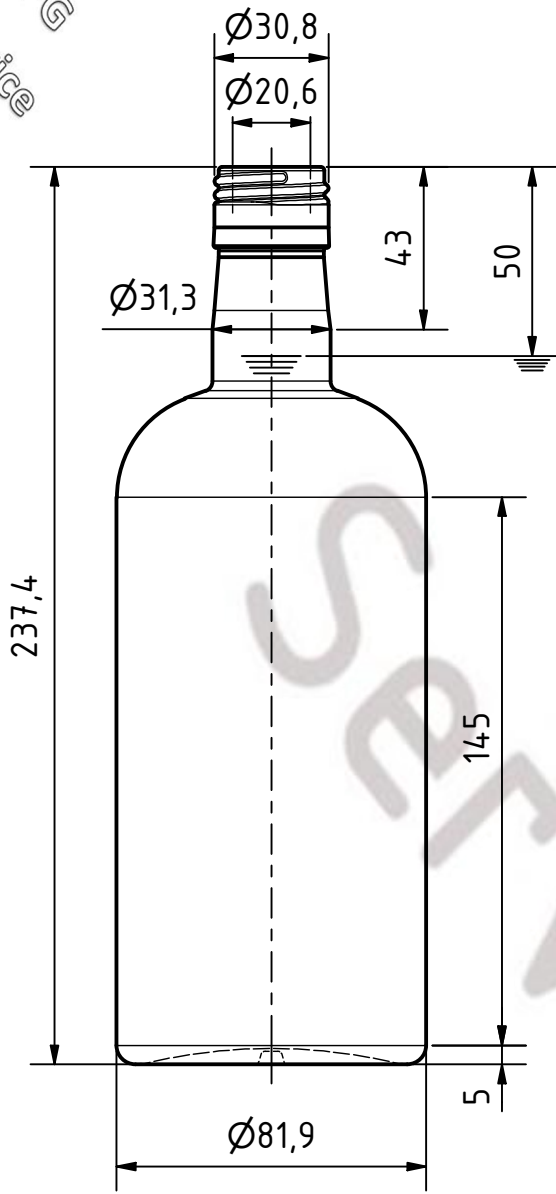

EPG
Service

EPG
Service

EPG
Service

EPG
Service

700 ML Terra Pilfer

Useful Capacity	700 ml	Art. Nr.	11421753	
Brimful Capacity	720 ml	Design drawing		
Neck Finish	BVP 31,5 H 44	All dimensions in mm		
Weight	504 g	Scale	1 : 2	
Material	Glass	Name Date		
Pressure		Designed by	EPG	20.12.2021
Reusable		Version	1	20.12.2021
Code				