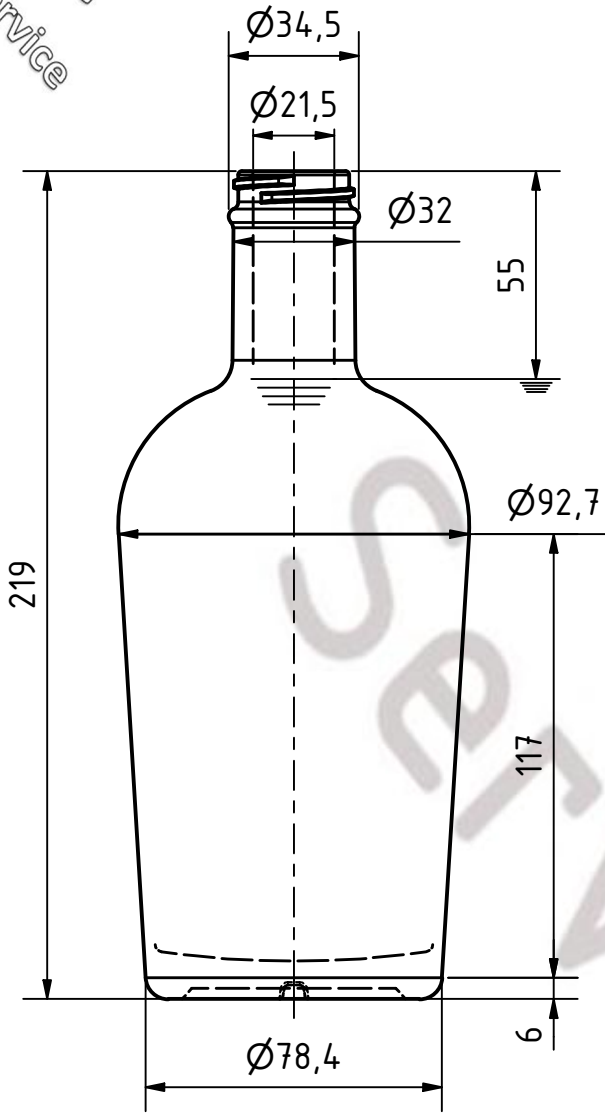

EPG
Service

EPG
Service

EPG
Service

EPG
Service

700 ML Teo GPI

Useful Capacity	700 ml	Art. Nr.	11431900	
Brimful Capacity	724 ml	Design drawing		
Neck Finish	GPI	All dimensions in mm		
Weight	600 g	Scale	1 : 2	
Material	Glass	Name Date		
Pressure		Designed by	EPG	05.12.2022
Reusable		Version	1	05.12.2022
Code				

EPG Service GmbH - a joint venture of

Gätcke's Glas
phone +49 40 73 12 06-0
email sales@treffpack.de
www.treffpack.de

Gaasch Packaging
phone +32 2 454 14 11
email info@gaasch.be
www.gaaschpack.eu

Confidential property.
Disclosure in any form is strictly prohibited.