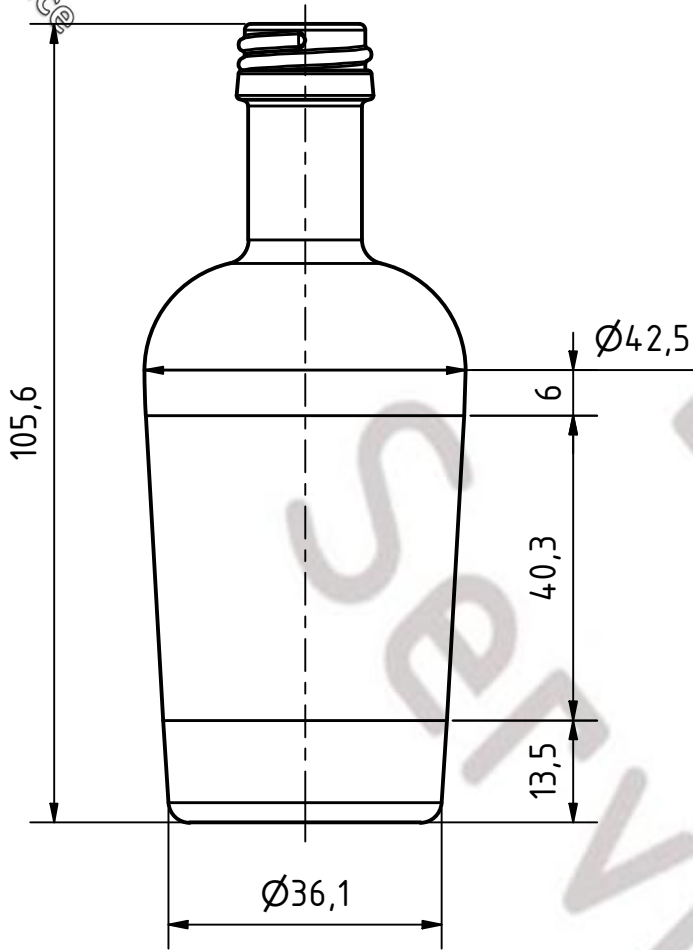

EPG
Service

EPG
Service

EPG
Service

EPG
Service

50 ML Teo PP18

| | | | | |
|------------------|-------|----------------------|----------------|------------|
| Useful Capacity | 50 ml | Art. Nr. | 11002900 | |
| Brimful Capacity | | | Design drawing | |
| Neck Finish | PP 18 | All dimensions in mm | | |
| Weight | 100 g | Scale | 1 : 1 | |
| Material | | Name | Date | |
| Pressure | | Designed by | EPG | 01.12.2022 |
| Reusable | | Version | 1 | 01.12.2022 |
| Code | | | | |