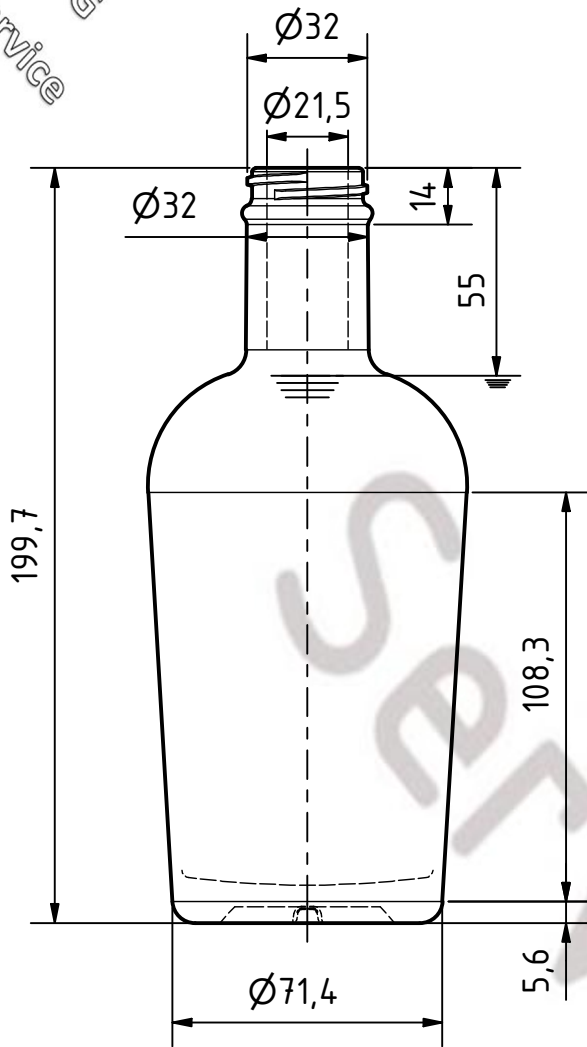

EPG
Service

EPG
Service

EPG
Service

EPG
Service

Teo 500 ML

Useful Capacity	500 ml	Art. Nr.	11322127	
Brimful Capacity	524 ml	Design drawing		
Neck Finish	GPI 400/33	All dimensions in mm		
Weight	500 g	Scale	1 : 2	
Material	Glass	Name Date		
Pressure		Designed by	EPG	09.03.2022
Reusable		Version	1	09.03.2022
Code				